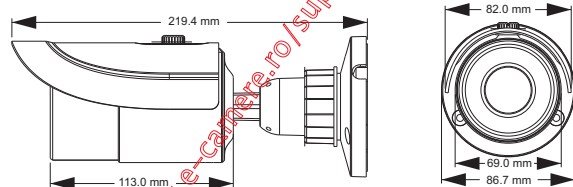

Dimensions

Available Accessories

TD-YXH0201

Specifications

Specifications	Model	TD-9442S2
Camera		
Image Sensor		1 / 3 \"CMOS
Image Size		2592 × 1520
Electronic Shutter		1 / 25 s ~ 1 / 100000 s
Iris Type		Fixed Iris
Min. Illumination		0.05 lux @F1.2,AGC ON; 0 lux with IR
Lens		3.6 mm @F1.6, horizontal field of view: 85° (2.8 mm, 6 mm optional), 3.3 ~ 12 mm @F1.4, horizontal field of view: 80° ~ 38°
Lens Mount		M12 and Φ14 optional
Day & Night		ICR
Wide Dynamic Range		120dB
Digital NR		2D / 3D DNR
Angle Adjustment		Any angle
Image		
Video Compression		H.265 / H.264 / MJPEG
H.265 Compression Standard		Main Profile @Leve4.1 High Tier
Resolution		4MP (2592×1520), 2K (2560×1440), 3MP (2304×1296), 3MP (2048×1536), 1080P (1920×1080), 720P (1280×720), D1, CIF, 480×240
Main Stream		60Hz : 4MP(1~20fps) / 2K(1~20fps) / 3MP(1~30fps) / 1080P(1~30fps) / 720P(1~30fps) 50Hz : 4MP(1~20fps) / 2K(1~20fps) / 3MP(1~25fps) / 1080P(1~25fps) / 720P(1~25fps)
Bit Rate		128 Kbps ~ 8 Mbps
Bit Rate Type		VBR / CBR
Quality		Five levels under VBR; Freely adjustable under CBR
Image Settings		ROI, Saturation, Brightness, Chroma, Contrast, Wide Dynamic, Sharpen, NR, Antiflicker, etc. adjustable through client software or web browser
ROI		Each ROI to be configured separately
Interfaces		
Network		RJ45
Functions		
Remote Monitoring		IE browsing, CMS remote control
Online Connection		Support simultaneous monitoring for up to 10 users; Support multi-stream real time transmission
Network Protocol		TCP / IP, UDP, DHCP, NTP, RTSP, PPPoE, DDNS, SMTP, FTP
Interface Protocol		ONVIF
Storage		Network remote storage
Smart Alarm		Motion alarm
Smart Analysis		Video exception, line crossing, intrusion, etc.
PoE		Yes
IR Distance		20 ~ 30 m
Ingress Protection		IP66
Others		
Power Supply		DC12V / PoE
Power Consumption		< 2.5W
IR Consumption ON		< 6W
Operating Environment		- 20 °C ~ 50 °C, 10 % ~ 90 % relative humidity
Dimensions (mm)		Φ 87 × 219
Weight (net)		595g
Installation		Wall mounting, pendent mounting